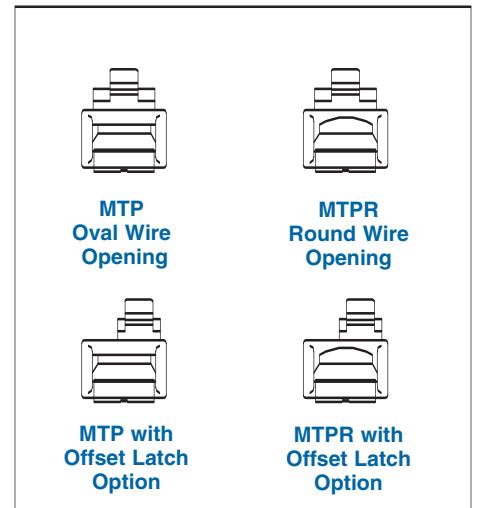

### Plug Options

### Plug with Metal EMI Shield Option