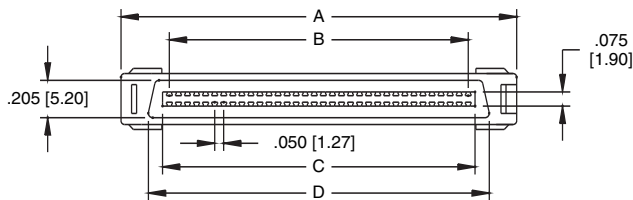

#### SCA FEMALE IDC

SCA-68-SF-SG

POSITIONS	Dimensions			
	A	B	C	D
68	54.58	41.91	43.68	47.38
80	62.20	49.53	51.30	55.00

#### SCA MALE IDC

SCA-68-PF-SG

POSITIONS	Dimensions			
	A	B	C	D
68	54.58	41.91	43.88	47.38
80	62.20	49.53	51.50	55.00