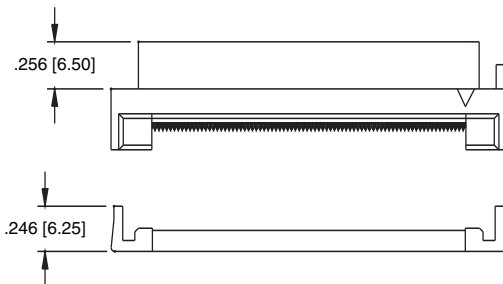

#### SCA FEMALE IDC

SCA-68-SF-SG

POSITIONS	Dimensions			
	A	B	C	D
68	54.58	41.91	43.68	47.38
80	62.20	49.53	51.30	55.00

#### SCA MALE IDC

SCA-68-PF-SG

POSITIONS	Dimensions			
	A	B	C	D
68	54.58	41.91	43.88	47.38
80	62.20	49.53	51.50	55.00