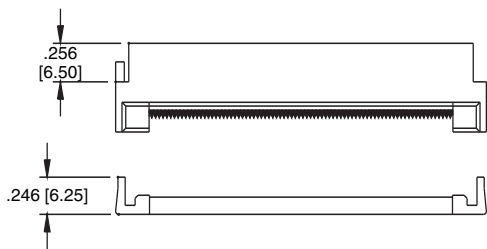

#### SCA FEMALE IDC

SCA-68-SF-SG

POSITIONS	Dimensions			
	A	B	C	D
68	54.58	41.91	43.68	47.38
80	62.20	49.53	51.30	55.00

#### SCA MALE IDC

SCA-68-PF-SG

POSITIONS	Dimensions			
	A	B	C	D
68	54.58	41.91	43.88	47.38
80	62.20	49.53	51.50	55.00