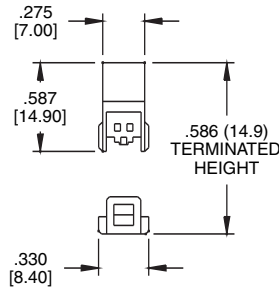

#### SCA FEMALE IDC

SCA-68-SF-SG

POSITIONS	Dimensions			
	A	B	C	D
68	54.58	41.91	43.68	47.38
80	62.20	49.53	51.30	55.00

#### SCA MALE IDC

SCA-68-PF-SG

POSITIONS	Dimensions			
	A	B	C	D
68	54.58	41.91	43.88	47.38
80	62.20	49.53	51.50	55.00