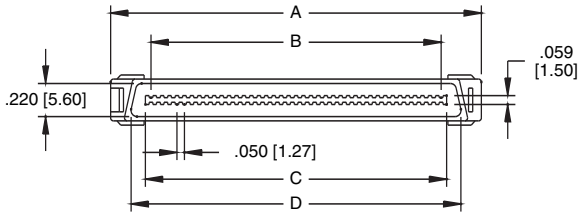

#### SCA FEMALE IDC

SCA-68-SF-SG

POSITIONS	Dimensions			
	A	B	C	D
68	54.58	41.91	43.68	47.38
80	62.20	49.53	51.30	55.00

#### SCA MALE IDC

SCA-68-PF-SG

POSITIONS	Dimensions			
	A	B	C	D
68	54.58	41.91	43.88	47.38
80	62.20	49.53	51.50	55.00