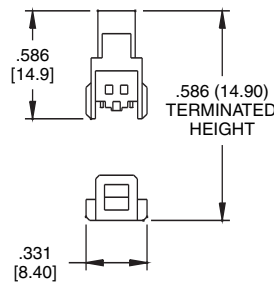

#### SCA FEMALE IDC

SCA-68-SF-SG

POSITIONS	Dimensions			
	A	B	C	D
68	54.58	41.91	43.68	47.38
80	62.20	49.53	51.30	55.00

#### SCA MALE IDC

SCA-68-PF-SG

POSITIONS	Dimensions			
	A	B	C	D
68	54.58	41.91	43.88	47.38
80	62.20	49.53	51.50	55.00