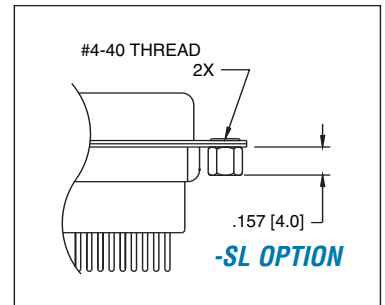

PLUG

MOUNTING OPTIONS

SOCKET

Unit: Inch / mm

POSITIONS	Socket Dimensions			POSITIONS	Plug Dimensions		
	A	B	C		A	B	C
9	.643 (16.33)	.984 (24.99)	1.213 (30.81)	9	.666 (16.92)	.984 (24.99)	1.213 (30.81)
15	.971 (24.66)	1.312 (33.32)	1.541 (39.14)	15	.994 (25.25)	1.312 (33.32)	1.541 (39.14)
25	1.511 (38.38)	1.852 (47.04)	2.088 (53.04)	25	1.534 (38.96)	1.852 (47.04)	2.088 (53.04)
37	2.159 (54.84)	2.500 (63.50)	2.729 (69.32)	37	2.182 (55.42)	2.500 (63.50)	2.729 (69.32)
50	2.064 (52.43)	2.406 (61.11)	2.635 (66.93)	50	2.079 (52.81)	2.406 (61.11)	2.635 (66.93)