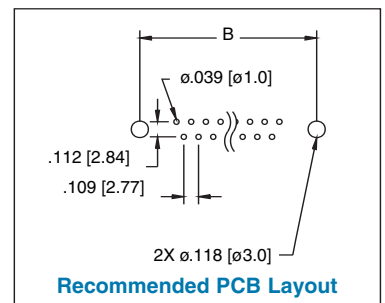

PLUG

MOUNTING OPTIONS

SOCKET

Unit: Inch / mm

POSITIONS	Socket Dimensions			POSITIONS	Plug Dimensions		
	A	B	C		A	B	C
9	.643 (16.33)	.984 (24.99)	1.213 (30.81)	9	.666 (16.92)	.984 (24.99)	1.213 (30.81)
15	.971 (24.66)	1.312 (33.32)	1.541 (39.14)	15	.994 (25.25)	1.312 (33.32)	1.541 (39.14)
25	1.511 (38.38)	1.852 (47.04)	2.088 (53.04)	25	1.534 (38.96)	1.852 (47.04)	2.088 (53.04)
37	2.159 (54.84)	2.500 (63.50)	2.729 (69.32)	37	2.182 (55.42)	2.500 (63.50)	2.729 (69.32)
50	2.064 (52.43)	2.406 (61.11)	2.635 (66.93)	50	2.079 (52.81)	2.406 (61.11)	2.635 (66.93)