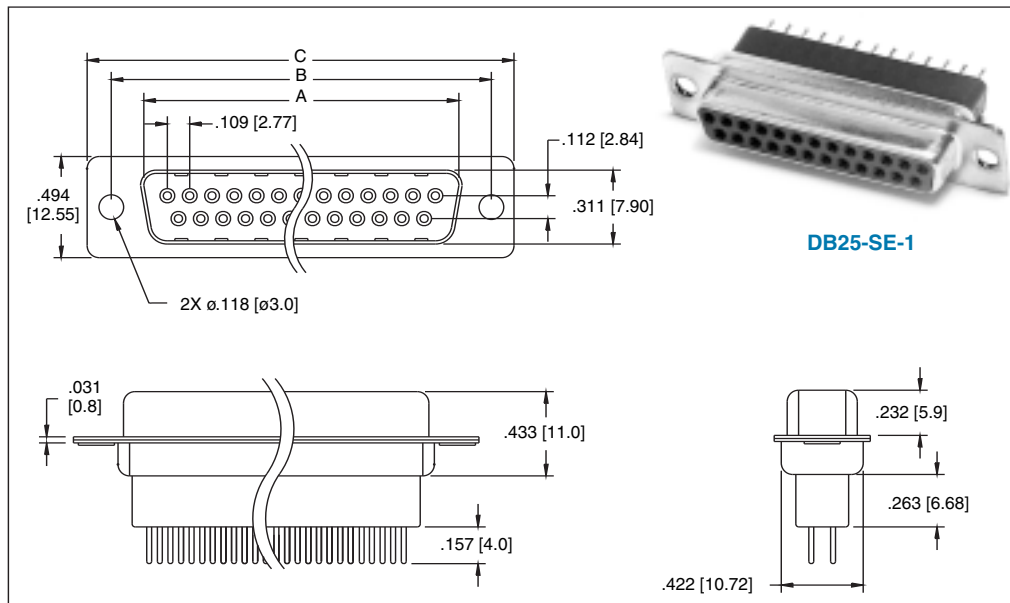

PLUG

MOUNTING OPTIONS

SOCKET

Unit: Inch / mm

POSITIONS	Socket Dimensions			POSITIONS	Plug Dimensions		
	A	B	C		A	B	C
9	.643 (16.33)	.984 (24.99)	1.213 (30.81)	9	.666 (16.92)	.984 (24.99)	1.213 (30.81)
15	.971 (24.66)	1.312 (33.32)	1.541 (39.14)	15	.994 (25.25)	1.312 (33.32)	1.541 (39.14)
25	1.511 (38.38)	1.852 (47.04)	2.088 (53.04)	25	1.534 (38.96)	1.852 (47.04)	2.088 (53.04)
37	2.159 (54.84)	2.500 (63.50)	2.729 (69.32)	37	2.182 (55.42)	2.500 (63.50)	2.729 (69.32)
50	2.064 (52.43)	2.406 (61.11)	2.635 (66.93)	50	2.079 (52.81)	2.406 (61.11)	2.635 (66.93)