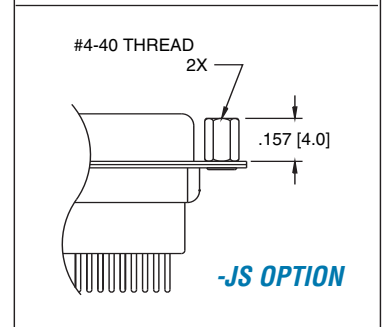

PLUG

MOUNTING OPTIONS

SOCKET

Unit: Inch / mm

POSITIONS	Socket Dimensions			POSITIONS	Plug Dimensions		
	A	B	C		A	B	C
9	.643 (16.33)	.984 (24.99)	1.213 (30.81)	9	.666 (16.92)	.984 (24.99)	1.213 (30.81)
15	.971 (24.66)	1.312 (33.32)	1.541 (39.14)	15	.994 (25.25)	1.312 (33.32)	1.541 (39.14)
25	1.511 (38.38)	1.852 (47.04)	2.088 (53.04)	25	1.534 (38.96)	1.852 (47.04)	2.088 (53.04)
37	2.159 (54.84)	2.500 (63.50)	2.729 (69.32)	37	2.182 (55.42)	2.500 (63.50)	2.729 (69.32)
50	2.064 (52.43)	2.406 (61.11)	2.635 (66.93)	50	2.079 (52.81)	2.406 (61.11)	2.635 (66.93)