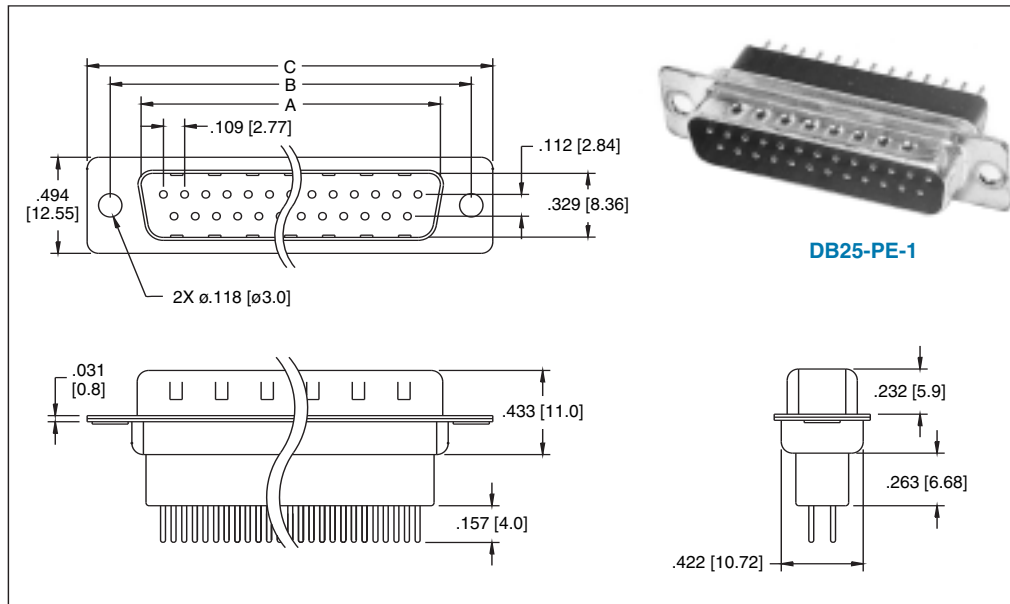

PLUG

MOUNTING OPTIONS

SOCKET

Unit: Inch / mm

POSITIONS	Socket Dimensions			POSITIONS	Plug Dimensions		
	A	B	C		A	B	C
9	.643 (16.33)	.984 (24.99)	1.213 (30.81)	9	.666 (16.92)	.984 (24.99)	1.213 (30.81)
15	.971 (24.66)	1.312 (33.32)	1.541 (39.14)	15	.994 (25.25)	1.312 (33.32)	1.541 (39.14)
25	1.511 (38.38)	1.852 (47.04)	2.088 (53.04)	25	1.534 (38.96)	1.852 (47.04)	2.088 (53.04)
37	2.159 (54.84)	2.500 (63.50)	2.729 (69.32)	37	2.182 (55.42)	2.500 (63.50)	2.729 (69.32)
50	2.064 (52.43)	2.406 (61.11)	2.635 (66.93)	50	2.079 (52.81)	2.406 (61.11)	2.635 (66.93)