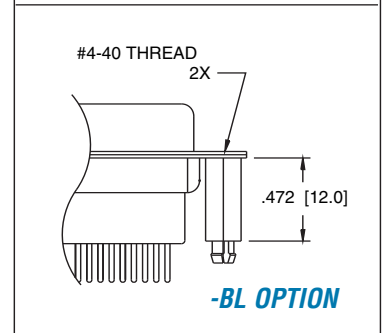

PLUG

MOUNTING OPTIONS

SOCKET

Unit: Inch / mm

POSITIONS	Socket Dimensions			POSITIONS	Plug Dimensions		
	A	B	C		A	B	C
9	.643 (16.33)	.984 (24.99)	1.213 (30.81)	9	.666 (16.92)	.984 (24.99)	1.213 (30.81)
15	.971 (24.66)	1.312 (33.32)	1.541 (39.14)	15	.994 (25.25)	1.312 (33.32)	1.541 (39.14)
25	1.511 (38.38)	1.852 (47.04)	2.088 (53.04)	25	1.534 (38.96)	1.852 (47.04)	2.088 (53.04)
37	2.159 (54.84)	2.500 (63.50)	2.729 (69.32)	37	2.182 (55.42)	2.500 (63.50)	2.729 (69.32)
50	2.064 (52.43)	2.406 (61.11)	2.635 (66.93)	50	2.079 (52.81)	2.406 (61.11)	2.635 (66.93)