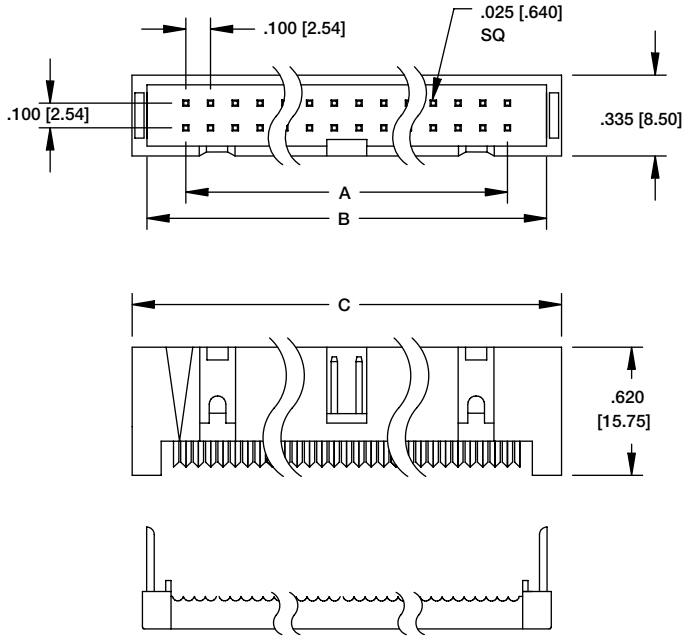

### FCP HEADER

FCP-34-SG

### FCP HEADER 6 WITH MOUNTING EAR OPTION

FCP-34-SG-E

POS.	DIMENSIONS		
	A	B	C
10	.400 [10.16]	.708 [18.00]	.905 [23.00]
14	.600 [15.24]	.908 [23.08]	1.105 [28.08]
16	.700 [17.78]	1.008 [25.62]	1.205 [30.62]
20	.900 [22.86]	1.208 [30.70]	1.405 [35.70]
24	1.100 [27.94]	1.408 [35.78]	1.605 [40.78]
26	1.200 [30.48]	1.508 [38.32]	1.705 [43.32]
30	1.400 [35.56]	1.708 [43.40]	1.905 [48.40]
34	1.600 [40.64]	1.908 [48.48]	2.105 [53.48]
40	1.900 [48.26]	2.208 [56.10]	2.405 [61.10]
50	2.400 [60.96]	2.708 [68.80]	2.905 [73.80]
60	2.900 [73.66]	3.208 [81.50]	3.405 [86.50]
64	3.100 [78.74]	3.408 [86.58]	3.605 [91.58]