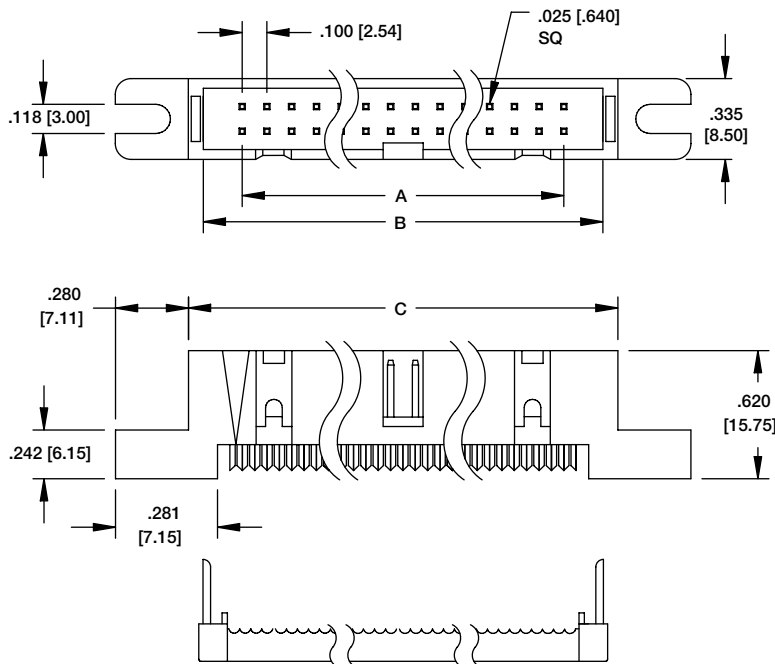

### FCP HEADER

FCP-34-SG

### FCP HEADER 6 WITH MOUNTING EAR OPTION

FCP-34-SG-E

POS.	DIMENSIONS		
	A	B	C
10	.400 [10.16]	.708 [18.00]	.905 [23.00]
14	.600 [15.24]	.908 [23.08]	1.105 [28.08]
16	.700 [17.78]	1.008 [25.62]	1.205 [30.62]
20	.900 [22.86]	1.208 [30.70]	1.405 [35.70]
24	1.100 [27.94]	1.408 [35.78]	1.605 [40.78]
26	1.200 [30.48]	1.508 [38.32]	1.705 [43.32]
30	1.400 [35.56]	1.708 [43.40]	1.905 [48.40]
34	1.600 [40.64]	1.908 [48.48]	2.105 [53.48]
40	1.900 [48.26]	2.208 [56.10]	2.405 [61.10]
50	2.400 [60.96]	2.708 [68.80]	2.905 [73.80]
60	2.900 [73.66]	3.208 [81.50]	3.405 [86.50]
64	3.100 [78.74]	3.408 [86.58]	3.605 [91.58]