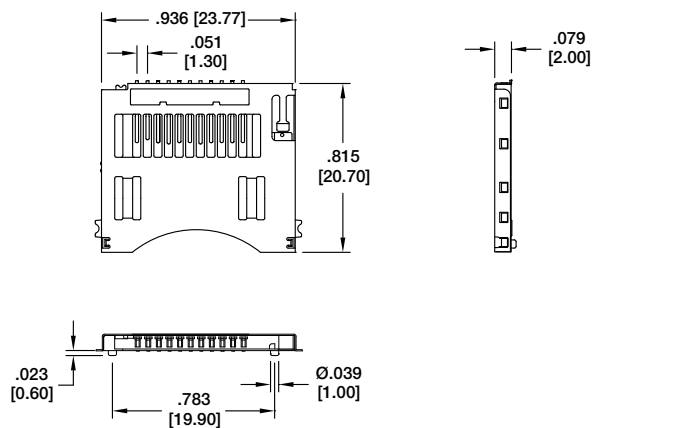

MINI SECURE DIGITAL MSD-11-B-SG (STANDARD TYPE)

MINI SECURE DIGITAL (PUSH - PUSH TYPE) MSDPR-11-B-SG (REVERSE TYPE)

MICRO SECURE DIGITAL (PUSH - PUSH TYPE) MCSP-08-C-SG