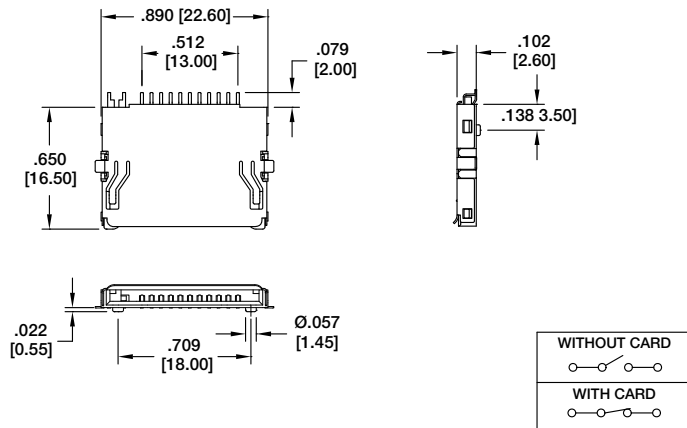

MINI SECURE DIGITAL MSD-11-B-SG (STANDARD TYPE)

MINI SECURE DIGITAL (PUSH - PUSH TYPE) MSDPR-11-B-SG (REVERSE TYPE)

MICRO SECURE DIGITAL (PUSH - PUSH TYPE) MCSP-08-C-SG