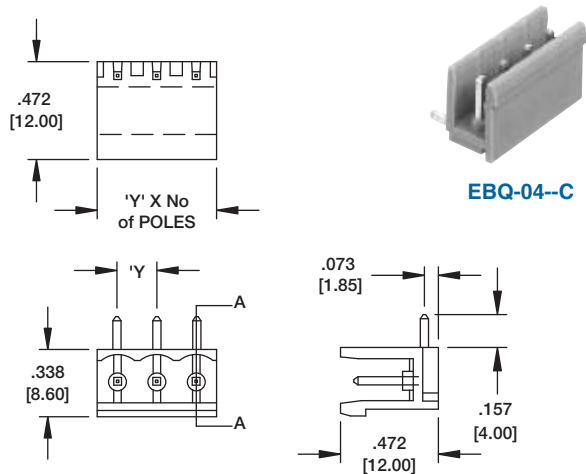

REPLACE 'Y' WITH PITCH
 C = .197 [5.00] H = .394 [10.00]

EBT

EBT-03-C

REPLACE 'Y' WITH PITCH
 C = .197 [5.00] H = .394 [10.00]

PLUGGABLE BLOCK WITH STRAIGHT OR RIGHT ANGLE HEADER

EBH

PLUGGABLE BLOCK WITH STRAIGHT OR RIGHT ANGLE HEADER

EBK

STRAIGHT HEADER

EBP

STRAIGHT HEADER

EBR

RIGHT ANGLE HEADER

EBQ

RIGHT ANGLE HEADER

EBS

REPLACE 'Y' WITH PITCH
 C = .197 [5.00] D = .200 [5.08]
 H = .394 [10.00] J = .400 [10.16]

REPLACE 'Y' WITH PITCH
 A = .138 [3.50] B = .150 [3.81]
 E = .276 [7.00] G = .300 [7.62]

EBV2-02-D
2 POSITION STACKED BLOCK
SLIDE TOGETHER SIDE STACKABLE