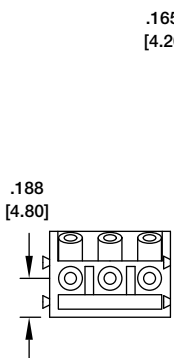

REPLACE 'Y' WITH PITCH
C = .197 [5.00] H = .394 [10.00]

EBE

EBE-03-C

REPLACE 'Y' WITH PITCH
 C = .197 [5.00] D = .200 [5.08] H = .394 [10.00] J = .400 [10.16]

EBF

EBF-03-A

REPLACE 'Y' WITH PITCH
 A = .138 [3.50] E = .276 [7.00]

EBV

EBV-03-C

REPLACE 'Y' WITH PITCH
 C = .197 [5.00] D = .200 [5.08] H = .394 [10.00] J = .400 [10.16]

EBW

EBW-03-C

REPLACE 'Y' WITH PITCH
 A = .138 [3.50] E = .276 [7.00]

EBJ

EBJ-03-C

REPLACE 'Y' WITH PITCH
 C = .197 [5.00] H = .394 [10.00]

EBT

EBT-03-C

REPLACE 'Y' WITH PITCH
 C = .197 [5.00] H = .394 [10.00]

PLUGGABLE BLOCK WITH STRAIGHT OR RIGHT ANGLE HEADER

EBH

PLUGGABLE BLOCK WITH STRAIGHT OR RIGHT ANGLE HEADER