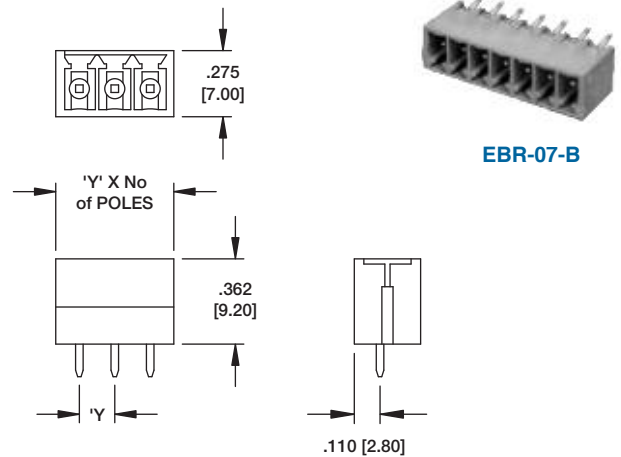

REPLACE 'Y' WITH PITCH
 C = .197 [5.00] H = .394 [10.00]

EBT

EBT-03-C

REPLACE 'Y' WITH PITCH
 C = .197 [5.00] H = .394 [10.00]

PLUGGABLE BLOCK WITH STRAIGHT OR RIGHT ANGLE HEADER

EBH

PLUGGABLE BLOCK WITH STRAIGHT OR RIGHT ANGLE HEADER

EBK

STRAIGHT HEADER

EBP

STRAIGHT HEADER

EBR

RIGHT ANGLE HEADER

EBQ

RIGHT ANGLE HEADER

EBS

REPLACE 'Y' WITH PITCH
 C = .197 [5.00] D = .200 [5.08]
 H = .394 [10.00] J = .400 [10.16]

REPLACE 'Y' WITH PITCH
 A = .138 [3.50] B = .150 [3.81]
 E = .276 [7.00] G = .300 [7.62]

EBV2-02-D
2 POSITION STACKED BLOCK
SLIDE TOGETHER SIDE STACKABLE