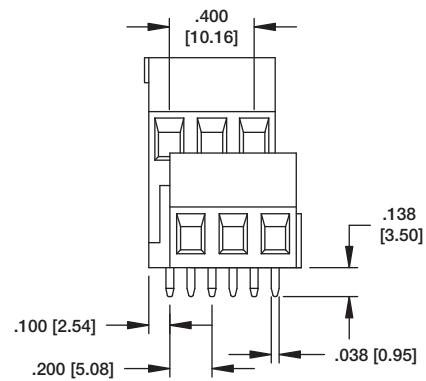

EBS

REPLACE 'Y' WITH PITCH
 C = .197 [5.00] D = .200 [5.08]
 H = .394 [10.00] J = .400 [10.16]

REPLACE 'Y' WITH PITCH
 A = .138 [3.50] B = .150 [3.81]
 E = .276 [7.00] G = .300 [7.62]

EBV2-02-D
2 POSITION STACKED BLOCK
SLIDE TOGETHER SIDE STACKABLE

EBV2-02-D

EBV2-03-D
3 POSITION STACKED BLOCK
SLIDE TOGETHER SIDE STACKABLE

EBV2-03-D