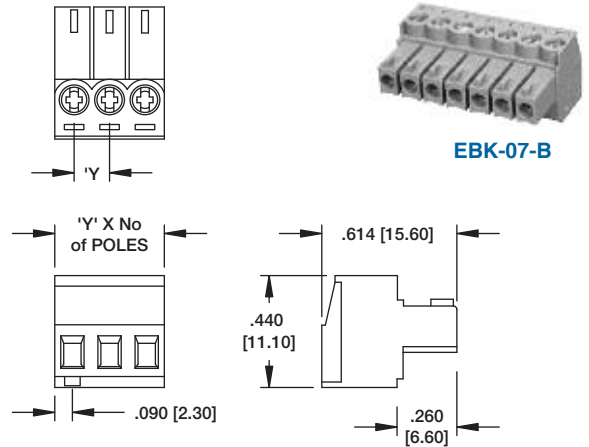

PLUGGABLE BLOCK WITH STRAIGHT OR RIGHT ANGLE HEADER

EBK