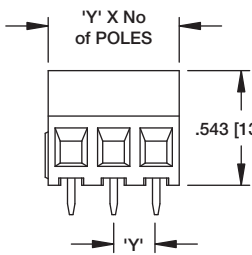

REPLACE 'Y' WITH PITCH
C = .197 [5.00] H = .394 [10.00]

EBE

EBE-03-C

REPLACE 'Y' WITH PITCH
 C = .197 [5.00] D = .200 [5.08] H = .394 [10.00] J = .400 [10.16]

EBF

EBF-03-A

REPLACE 'Y' WITH PITCH
 A = .138 [3.50] E = .276 [7.00]

EBV

EBV-03-C

REPLACE 'Y' WITH PITCH
 C = .197 [5.00] D = .200 [5.08] H = .394 [10.00] J = .400 [10.16]

EBW

EBW-03-C

REPLACE 'Y' WITH PITCH
 A = .138 [3.50] E = .276 [7.00]

EBJ

EBJ-03-C

REPLACE 'Y' WITH PITCH
 C = .197 [5.00] H = .394 [10.00]

EBT

EBT-03-C

REPLACE 'Y' WITH PITCH
 C = .197 [5.00] H = .394 [10.00]

PLUGGABLE BLOCK WITH STRAIGHT OR RIGHT ANGLE HEADER

EBH

PLUGGABLE BLOCK WITH STRAIGHT OR RIGHT ANGLE HEADER