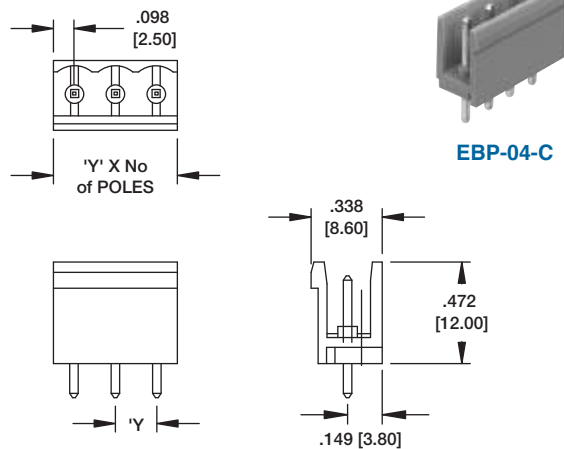

STRAIGHT HEADER

EBP