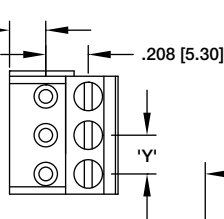

EBV

EBV-03-C

REPLACE 'Y' WITH PITCH
 C = .197 [5.00] D = .200 [5.08] H = .394 [10.00] J = .400 [10.16]

EBW

EBW-03-C

REPLACE 'Y' WITH PITCH
 A = .138 [3.50] E = .276 [7.00]

EBJ

EBJ-03-C

REPLACE 'Y' WITH PITCH
 C = .197 [5.00] H = .394 [10.00]

EBT

EBT-03-C

REPLACE 'Y' WITH PITCH
 C = .197 [5.00] H = .394 [10.00]

PLUGGABLE BLOCK WITH STRAIGHT OR RIGHT ANGLE HEADER

EBH

PLUGGABLE BLOCK WITH STRAIGHT OR RIGHT ANGLE HEADER