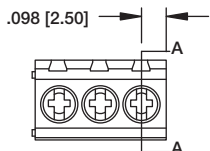

REPLACE 'Y' WITH PITCH
C = .197 [5.00] H = .394 [10.00]

EBE

EBE-03-C

REPLACE 'Y' WITH PITCH
 C = .197 [5.00] D = .200 [5.08] H = .394 [10.00] J = .400 [10.16]

EBF

EBF-03-A

REPLACE 'Y' WITH PITCH
 A = .138 [3.50] E = .276 [7.00]

EBV

EBV-03-C

REPLACE 'Y' WITH PITCH
 C = .197 [5.00] D = .200 [5.08] H = .394 [10.00] J = .400 [10.16]

EBW

EBW-03-C

REPLACE 'Y' WITH PITCH
 A = .138 [3.50] E = .276 [7.00]

EBJ

EBJ-03-C

REPLACE 'Y' WITH PITCH
 C = .197 [5.00] H = .394 [10.00]

EBT

EBT-03-C

REPLACE 'Y' WITH PITCH
 C = .197 [5.00] H = .394 [10.00]

PLUGGABLE BLOCK WITH STRAIGHT OR RIGHT ANGLE HEADER

EBH

PLUGGABLE BLOCK WITH STRAIGHT OR RIGHT ANGLE HEADER