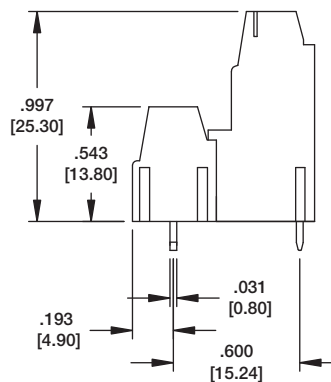

REPLACE 'Y' WITH PITCH
 C = .197 [5.00] H = .394 [10.00]

EBT

EBT-03-C

REPLACE 'Y' WITH PITCH
 C = .197 [5.00] H = .394 [10.00]

PLUGGABLE BLOCK WITH STRAIGHT OR RIGHT ANGLE HEADER

EBH

PLUGGABLE BLOCK WITH STRAIGHT OR RIGHT ANGLE HEADER

EBS

REPLACE 'Y' WITH PITCH
 C = .197 [5.00] D = .200 [5.08]
 H = .394 [10.00] J = .400 [10.16]

REPLACE 'Y' WITH PITCH
 A = .138 [3.50] B = .150 [3.81]
 E = .276 [7.00] G = .300 [7.62]

EBV2-02-D
2 POSITION STACKED BLOCK
SLIDE TOGETHER SIDE STACKABLE

EBV2-02-D

EBV2-03-D
3 POSITION STACKED BLOCK
SLIDE TOGETHER SIDE STACKABLE

EBV2-03-D