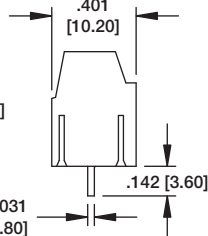

EBB

EBB-03-D

REPLACE 'Y' WITH PITCH
C = .197 [5.00] D = .200 [5.08] H = .394 [10.00] J = .400 [10.16]

EBC

EBC-03-A

REPLACE 'Y' WITH PITCH
A = .138 [3.50] E = .276 [7.00]

EBD

EBD-03-C

REPLACE 'Y' WITH PITCH
C = .197 [5.00] H = .394 [10.00]

EBE

EBE-03-C

REPLACE 'Y' WITH PITCH
 C = .197 [5.00] D = .200 [5.08] H = .394 [10.00] J = .400 [10.16]

EBF

EBF-03-A

REPLACE 'Y' WITH PITCH
 A = .138 [3.50] E = .276 [7.00]

EBV

EBV-03-C

REPLACE 'Y' WITH PITCH
 C = .197 [5.00] D = .200 [5.08] H = .394 [10.00] J = .400 [10.16]

EBW

EBW-03-C

REPLACE 'Y' WITH PITCH
 A = .138 [3.50] E = .276 [7.00]

EBJ

EBJ-03-C

REPLACE 'Y' WITH PITCH
 C = .197 [5.00] H = .394 [10.00]

EBT

EBT-03-C

REPLACE 'Y' WITH PITCH
 C = .197 [5.00] H = .394 [10.00]

PLUGGABLE BLOCK WITH STRAIGHT OR RIGHT ANGLE HEADER

EBH

PLUGGABLE BLOCK WITH STRAIGHT OR RIGHT ANGLE HEADER