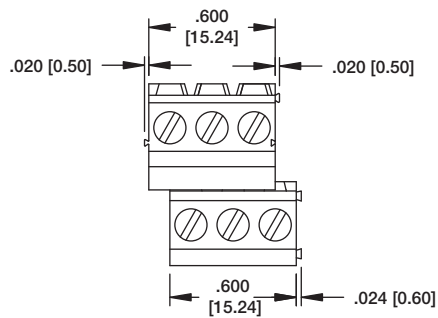

EBS

REPLACE 'Y' WITH PITCH
 C = .197 [5.00] D = .200 [5.08]
 H = .394 [10.00] J = .400 [10.16]

REPLACE 'Y' WITH PITCH
 A = .138 [3.50] B = .150 [3.81]
 E = .276 [7.00] G = .300 [7.62]

EBV2-02-D
2 POSITION STACKED BLOCK
SLIDE TOGETHER SIDE STACKABLE

EBV2-02-D

EBV2-03-D
3 POSITION STACKED BLOCK
SLIDE TOGETHER SIDE STACKABLE

EBV2-03-D