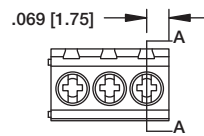

EBV

EBV-03-C

REPLACE 'Y' WITH PITCH
 C = .197 [5.00] D = .200 [5.08] H = .394 [10.00] J = .400 [10.16]

EBW

EBW-03-C

REPLACE 'Y' WITH PITCH
 A = .138 [3.50] E = .276 [7.00]

EBJ

EBJ-03-C

REPLACE 'Y' WITH PITCH
 C = .197 [5.00] H = .394 [10.00]

EBT

EBT-03-C

REPLACE 'Y' WITH PITCH
 C = .197 [5.00] H = .394 [10.00]

PLUGGABLE BLOCK WITH STRAIGHT OR RIGHT ANGLE HEADER

EBH

PLUGGABLE BLOCK WITH STRAIGHT OR RIGHT ANGLE HEADER