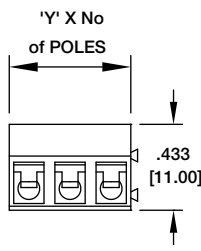

EBV

EBV-03-C

REPLACE 'Y' WITH PITCH
 C = .197 [5.00] D = .200 [5.08] H = .394 [10.00] J = .400 [10.16]

EBW

EBW-03-C

REPLACE 'Y' WITH PITCH
 A = .138 [3.50] E = .276 [7.00]

EBJ

EBJ-03-C

REPLACE 'Y' WITH PITCH
 C = .197 [5.00] H = .394 [10.00]

EBT

EBT-03-C

REPLACE 'Y' WITH PITCH
 C = .197 [5.00] H = .394 [10.00]

PLUGGABLE BLOCK WITH STRAIGHT OR RIGHT ANGLE HEADER

EBH

PLUGGABLE BLOCK WITH STRAIGHT OR RIGHT ANGLE HEADER