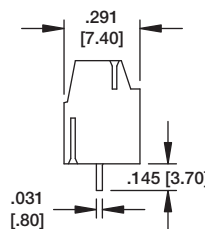

EBV

EBV-03-C

REPLACE 'Y' WITH PITCH
 C = .197 [5.00] D = .200 [5.08] H = .394 [10.00] J = .400 [10.16]

EBW

EBW-03-C

REPLACE 'Y' WITH PITCH
 A = .138 [3.50] E = .276 [7.00]

EBJ

EBJ-03-C

REPLACE 'Y' WITH PITCH
 C = .197 [5.00] H = .394 [10.00]

EBT

EBT-03-C

REPLACE 'Y' WITH PITCH
 C = .197 [5.00] H = .394 [10.00]

PLUGGABLE BLOCK WITH STRAIGHT OR RIGHT ANGLE HEADER

EBH

PLUGGABLE BLOCK WITH STRAIGHT OR RIGHT ANGLE HEADER