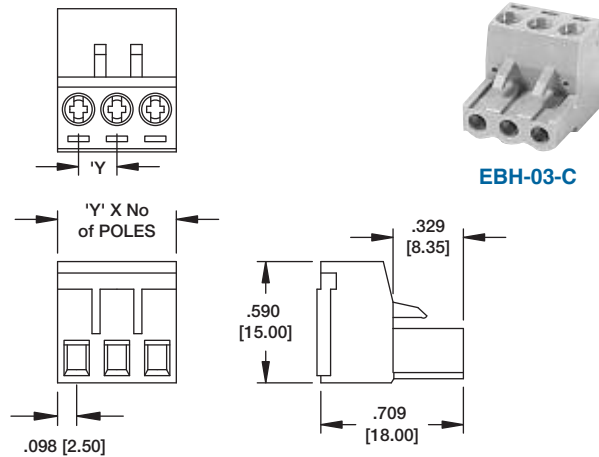

REPLACE 'Y' WITH PITCH
 C = .197 [5.00] H = .394 [10.00]

EBT

EBT-03-C

REPLACE 'Y' WITH PITCH
 C = .197 [5.00] H = .394 [10.00]

PLUGGABLE BLOCK WITH STRAIGHT OR RIGHT ANGLE HEADER

EBH

PLUGGABLE BLOCK WITH STRAIGHT OR RIGHT ANGLE HEADER