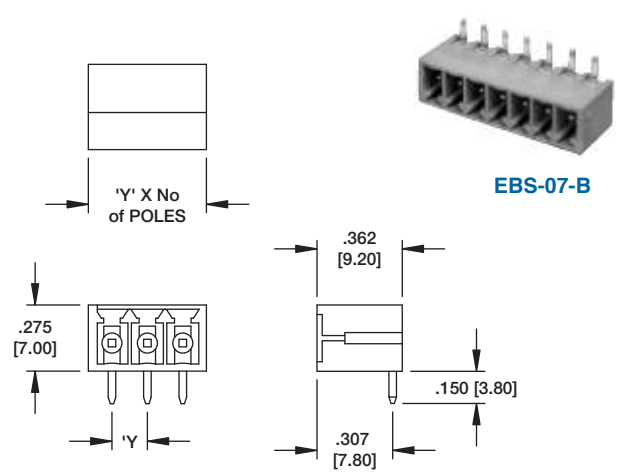

REPLACE 'Y' WITH PITCH
 C = .197 [5.00] H = .394 [10.00]

EBT

EBT-03-C

REPLACE 'Y' WITH PITCH
 C = .197 [5.00] H = .394 [10.00]

PLUGGABLE BLOCK WITH STRAIGHT OR RIGHT ANGLE HEADER

EBH

PLUGGABLE BLOCK WITH STRAIGHT OR RIGHT ANGLE HEADER

EBK

STRAIGHT HEADER

EBP

STRAIGHT HEADER

EBR

RIGHT ANGLE HEADER

EBQ

RIGHT ANGLE HEADER

EBS

REPLACE 'Y' WITH PITCH
 C = .197 [5.00] D = .200 [5.08]
 H = .394 [10.00] J = .400 [10.16]

REPLACE 'Y' WITH PITCH
 A = .138 [3.50] B = .150 [3.81]
 E = .276 [7.00] G = .300 [7.62]

EBV2-02-D
2 POSITION STACKED BLOCK
SLIDE TOGETHER SIDE STACKABLE