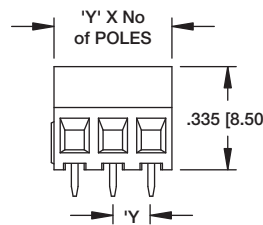

EBV

EBV-03-C

REPLACE 'Y' WITH PITCH
 C = .197 [5.00] D = .200 [5.08] H = .394 [10.00] J = .400 [10.16]

EBW

EBW-03-C

REPLACE 'Y' WITH PITCH
 A = .138 [3.50] E = .276 [7.00]

EBJ

EBJ-03-C

REPLACE 'Y' WITH PITCH
 C = .197 [5.00] H = .394 [10.00]

EBT

EBT-03-C

REPLACE 'Y' WITH PITCH
 C = .197 [5.00] H = .394 [10.00]

PLUGGABLE BLOCK WITH STRAIGHT OR RIGHT ANGLE HEADER

EBH

PLUGGABLE BLOCK WITH STRAIGHT OR RIGHT ANGLE HEADER