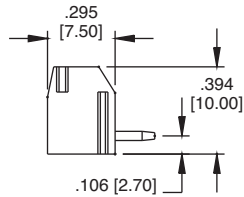

EBB

EBB-03-D

REPLACE 'Y' WITH PITCH
C = .197 [5.00] D = .200 [5.08] H = .394 [10.00] J = .400 [10.16]

EBC

EBC-03-A

REPLACE 'Y' WITH PITCH
A = .138 [3.50] E = .276 [7.00]

EBD

EBD-03-C

REPLACE 'Y' WITH PITCH
C = .197 [5.00] H = .394 [10.00]

EBE

EBE-03-C

REPLACE 'Y' WITH PITCH
 C = .197 [5.00] D = .200 [5.08] H = .394 [10.00] J = .400 [10.16]

EBF

EBF-03-A

REPLACE 'Y' WITH PITCH
 A = .138 [3.50] E = .276 [7.00]

EBV

EBV-03-C

REPLACE 'Y' WITH PITCH
 C = .197 [5.00] D = .200 [5.08] H = .394 [10.00] J = .400 [10.16]

EBW

EBW-03-C

REPLACE 'Y' WITH PITCH
 A = .138 [3.50] E = .276 [7.00]

EBJ

EBJ-03-C