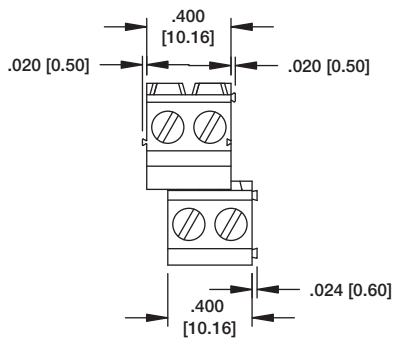

REPLACE 'Y' WITH PITCH
 C = .197 [5.00] H = .394 [10.00]

EBT

EBT-03-C

REPLACE 'Y' WITH PITCH
 C = .197 [5.00] H = .394 [10.00]

PLUGGABLE BLOCK WITH STRAIGHT OR RIGHT ANGLE HEADER

EBH

PLUGGABLE BLOCK WITH STRAIGHT OR RIGHT ANGLE HEADER

EBK

STRAIGHT HEADER

EBP

STRAIGHT HEADER

EBR

RIGHT ANGLE HEADER

EBQ

RIGHT ANGLE HEADER

EBS

REPLACE 'Y' WITH PITCH
 C = .197 [5.00] D = .200 [5.08]
 H = .394 [10.00] J = .400 [10.16]

REPLACE 'Y' WITH PITCH
 A = .138 [3.50] B = .150 [3.81]
 E = .276 [7.00] G = .300 [7.62]

EBV2-02-D
2 POSITION STACKED BLOCK
SLIDE TOGETHER SIDE STACKABLE