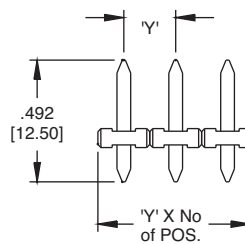

EBV

EBV-03-C

REPLACE 'Y' WITH PITCH
 C = .197 [5.00] D = .200 [5.08] H = .394 [10.00] J = .400 [10.16]

EBW

EBW-03-C

REPLACE 'Y' WITH PITCH
 A = .138 [3.50] E = .276 [7.00]

EBJ

EBJ-03-C

REPLACE 'Y' WITH PITCH
 C = .197 [5.00] H = .394 [10.00]

EBT

EBT-03-C

REPLACE 'Y' WITH PITCH
 C = .197 [5.00] H = .394 [10.00]

PLUGGABLE BLOCK WITH STRAIGHT OR RIGHT ANGLE HEADER

EBH

PLUGGABLE BLOCK WITH STRAIGHT OR RIGHT ANGLE HEADER