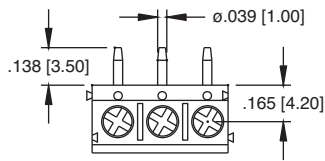

EBB

EBB-03-D

REPLACE 'Y' WITH PITCH
C = .197 [5.00] D = .200 [5.08] H = .394 [10.00] J = .400 [10.16]

EBC

EBC-03-A

REPLACE 'Y' WITH PITCH
A = .138 [3.50] E = .276 [7.00]

EBD

EBD-03-C

REPLACE 'Y' WITH PITCH
C = .197 [5.00] H = .394 [10.00]

EBE

EBE-03-C

REPLACE 'Y' WITH PITCH
 C = .197 [5.00] D = .200 [5.08] H = .394 [10.00] J = .400 [10.16]

EBF

EBF-03-A

REPLACE 'Y' WITH PITCH
 A = .138 [3.50] E = .276 [7.00]

EBV

EBV-03-C

REPLACE 'Y' WITH PITCH
 C = .197 [5.00] D = .200 [5.08] H = .394 [10.00] J = .400 [10.16]

EBW

EBW-03-C

REPLACE 'Y' WITH PITCH
 A = .138 [3.50] E = .276 [7.00]

EBJ

EBJ-03-C