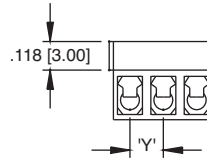

REPLACE 'Y' WITH PITCH
C = .197 [5.00] H = .394 [10.00]

EBE

EBE-03-C

REPLACE 'Y' WITH PITCH
 C = .197 [5.00] D = .200 [5.08] H = .394 [10.00] J = .400 [10.16]

EBF

EBF-03-A

REPLACE 'Y' WITH PITCH
 A = .138 [3.50] E = .276 [7.00]

EBV

EBV-03-C

REPLACE 'Y' WITH PITCH
 C = .197 [5.00] D = .200 [5.08] H = .394 [10.00] J = .400 [10.16]

EBW

EBW-03-C

REPLACE 'Y' WITH PITCH
 A = .138 [3.50] E = .276 [7.00]

EBJ

EBJ-03-C

REPLACE 'Y' WITH PITCH
 C = .197 [5.00] H = .394 [10.00]

EBT

EBT-03-C

REPLACE 'Y' WITH PITCH
 C = .197 [5.00] H = .394 [10.00]

PLUGGABLE BLOCK WITH STRAIGHT OR RIGHT ANGLE HEADER

EBH

PLUGGABLE BLOCK WITH STRAIGHT OR RIGHT ANGLE HEADER