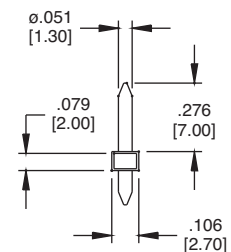

EBV

EBV-03-C

REPLACE 'Y' WITH PITCH
 C = .197 [5.00] D = .200 [5.08] H = .394 [10.00] J = .400 [10.16]

EBW

EBW-03-C

REPLACE 'Y' WITH PITCH
 A = .138 [3.50] E = .276 [7.00]

EBJ

EBJ-03-C

REPLACE 'Y' WITH PITCH
 C = .197 [5.00] H = .394 [10.00]

EBT

EBT-03-C

REPLACE 'Y' WITH PITCH
 C = .197 [5.00] H = .394 [10.00]

PLUGGABLE BLOCK WITH STRAIGHT OR RIGHT ANGLE HEADER

EBH

PLUGGABLE BLOCK WITH STRAIGHT OR RIGHT ANGLE HEADER