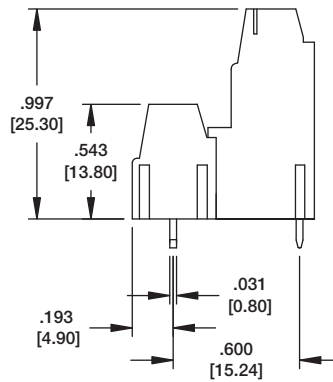

REPLACE 'Y' WITH PITCH
 C = .197 [5.00] H = .394 [10.00]

EBT

EBT-03-C

REPLACE 'Y' WITH PITCH
 C = .197 [5.00] H = .394 [10.00]

PLUGGABLE BLOCK WITH STRAIGHT OR RIGHT ANGLE HEADER

EBH

PLUGGABLE BLOCK WITH STRAIGHT OR RIGHT ANGLE HEADER

EBK

STRAIGHT HEADER

EBP

STRAIGHT HEADER

EBR

RIGHT ANGLE HEADER

EBQ

RIGHT ANGLE HEADER

EBS

REPLACE 'Y' WITH PITCH
 C = .197 [5.00] D = .200 [5.08]
 H = .394 [10.00] J = .400 [10.16]

REPLACE 'Y' WITH PITCH
 A = .138 [3.50] B = .150 [3.81]
 E = .276 [7.00] G = .300 [7.62]

EBV2-02-D
2 POSITION STACKED BLOCK
SLIDE TOGETHER SIDE STACKABLE