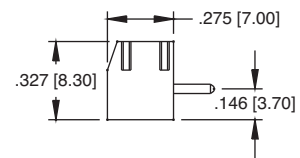

EBB

EBB-03-D

REPLACE 'Y' WITH PITCH
C = .197 [5.00] D = .200 [5.08] H = .394 [10.00] J = .400 [10.16]

EBC

EBC-03-A

REPLACE 'Y' WITH PITCH
A = .138 [3.50] E = .276 [7.00]

EBD

EBD-03-C

REPLACE 'Y' WITH PITCH
C = .197 [5.00] H = .394 [10.00]

EBE

EBE-03-C

REPLACE 'Y' WITH PITCH
 C = .197 [5.00] D = .200 [5.08] H = .394 [10.00] J = .400 [10.16]

EBF

EBF-03-A

REPLACE 'Y' WITH PITCH
 A = .138 [3.50] E = .276 [7.00]

EBV

EBV-03-C

REPLACE 'Y' WITH PITCH
 C = .197 [5.00] D = .200 [5.08] H = .394 [10.00] J = .400 [10.16]

EBW

EBW-03-C

REPLACE 'Y' WITH PITCH
 A = .138 [3.50] E = .276 [7.00]

EBJ

EBJ-03-C

REPLACE 'Y' WITH PITCH
 C = .197 [5.00] H = .394 [10.00]

EBT

EBT-03-C

REPLACE 'Y' WITH PITCH
 C = .197 [5.00] H = .394 [10.00]

PLUGGABLE BLOCK WITH STRAIGHT OR RIGHT ANGLE HEADER

EBH

PLUGGABLE BLOCK WITH STRAIGHT OR RIGHT ANGLE HEADER