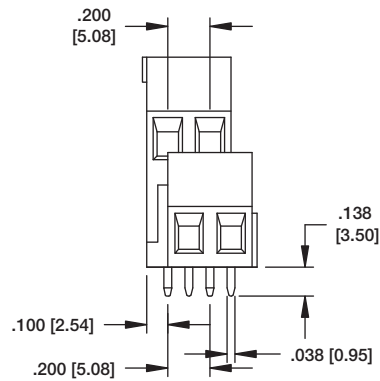

REPLACE 'Y' WITH PITCH
 C = .197 [5.00] H = .394 [10.00]

EBT

EBT-03-C

REPLACE 'Y' WITH PITCH
 C = .197 [5.00] H = .394 [10.00]

PLUGGABLE BLOCK WITH STRAIGHT OR RIGHT ANGLE HEADER

EBH

PLUGGABLE BLOCK WITH STRAIGHT OR RIGHT ANGLE HEADER

EBK

STRAIGHT HEADER

EBP

STRAIGHT HEADER

EBR

RIGHT ANGLE HEADER

EBQ

RIGHT ANGLE HEADER

EBS

REPLACE 'Y' WITH PITCH
 C = .197 [5.00] D = .200 [5.08]
 H = .394 [10.00] J = .400 [10.16]

REPLACE 'Y' WITH PITCH
 A = .138 [3.50] B = .150 [3.81]
 E = .276 [7.00] G = .300 [7.62]

EBV2-02-D
2 POSITION STACKED BLOCK
SLIDE TOGETHER SIDE STACKABLE