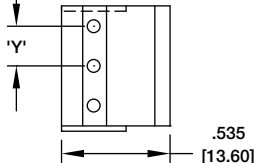

REPLACE 'Y' WITH PITCH
C = .197 [5.00] H = .394 [10.00]

EBE

EBE-03-C

REPLACE 'Y' WITH PITCH
 C = .197 [5.00] D = .200 [5.08] H = .394 [10.00] J = .400 [10.16]

EBF

EBF-03-A

REPLACE 'Y' WITH PITCH
 A = .138 [3.50] E = .276 [7.00]

EBV

EBV-03-C

REPLACE 'Y' WITH PITCH
 C = .197 [5.00] D = .200 [5.08] H = .394 [10.00] J = .400 [10.16]

EBW

EBW-03-C

REPLACE 'Y' WITH PITCH
 A = .138 [3.50] E = .276 [7.00]

EBJ

EBJ-03-C

REPLACE 'Y' WITH PITCH
 C = .197 [5.00] H = .394 [10.00]

EBT

EBT-03-C

REPLACE 'Y' WITH PITCH
 C = .197 [5.00] H = .394 [10.00]

PLUGGABLE BLOCK WITH STRAIGHT OR RIGHT ANGLE HEADER

EBH

PLUGGABLE BLOCK WITH STRAIGHT OR RIGHT ANGLE HEADER