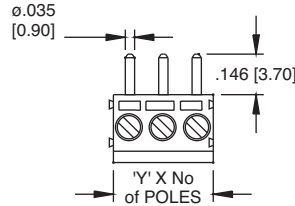

REPLACE 'Y' WITH PITCH
C = .197 [5.00] H = .394 [10.00]

EBE

EBE-03-C

REPLACE 'Y' WITH PITCH
 C = .197 [5.00] D = .200 [5.08] H = .394 [10.00] J = .400 [10.16]

EBF

EBF-03-A

REPLACE 'Y' WITH PITCH
 A = .138 [3.50] E = .276 [7.00]

EBV

EBV-03-C

REPLACE 'Y' WITH PITCH
 C = .197 [5.00] D = .200 [5.08] H = .394 [10.00] J = .400 [10.16]

EBW

EBW-03-C

REPLACE 'Y' WITH PITCH
 A = .138 [3.50] E = .276 [7.00]

EBJ

EBJ-03-C

REPLACE 'Y' WITH PITCH
 C = .197 [5.00] H = .394 [10.00]

EBT

EBT-03-C

REPLACE 'Y' WITH PITCH
 C = .197 [5.00] H = .394 [10.00]

PLUGGABLE BLOCK WITH STRAIGHT OR RIGHT ANGLE HEADER

EBH

PLUGGABLE BLOCK WITH STRAIGHT OR RIGHT ANGLE HEADER