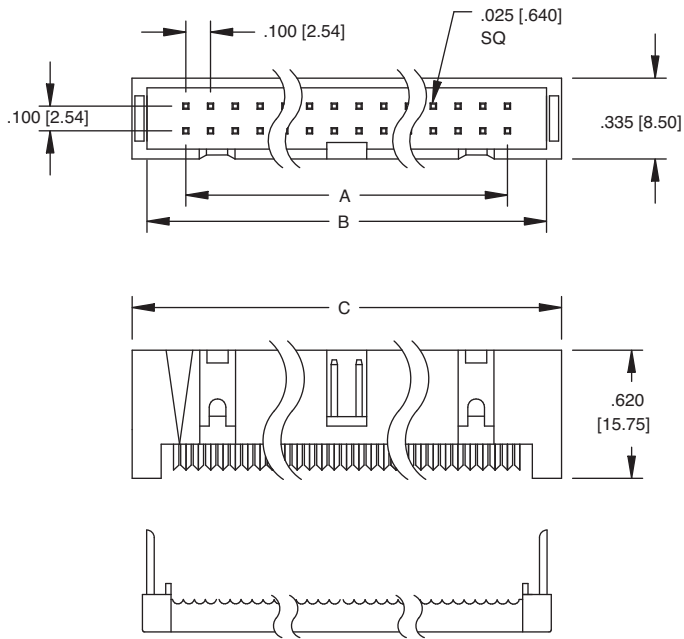

FCP HEADER

FCP-34-SG

FCP HEADER

WITH MOUNTING EAR OPTION

FCP-34-SG-E

POS.	DIMENSIONS		
	A	B	C
10	.400 [10.16]	.708 [18.00]	.905 [23.00]
14	.600 [15.24]	.908 [23.08]	1.105 [28.08]
16	.700 [17.78]	1.008 [25.62]	1.205 [30.62]
20	.900 [22.86]	1.208 [30.70]	1.405 [35.70]
24	1.100 [27.94]	1.408 [35.78]	1.605 [40.78]
26	1.200 [30.48]	1.508 [38.32]	1.705 [43.32]
30	1.400 [35.56]	1.708 [43.40]	1.905 [48.40]
34	1.600 [40.64]	1.908 [48.48]	2.105 [53.48]
40	1.900 [48.26]	2.208 [56.10]	2.405 [61.10]
50	2.400 [60.96]	2.708 [68.80]	2.905 [73.80]
60	2.900 [73.66]	3.208 [81.50]	3.405 [86.50]
64	3.100 [78.74]	3.408 [86.58]	3.605 [91.58]