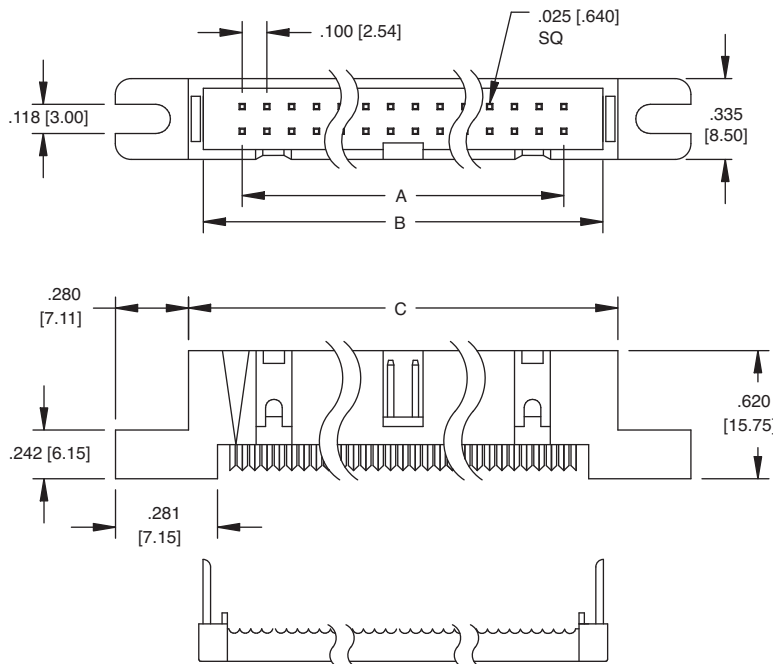

FCP HEADER

FCP-34-SG

FCP HEADER

WITH MOUNTING EAR OPTION

FCP-34-SG-E

POS.	DIMENSIONS		
	A	B	C
10	.400 [10.16]	.708 [18.00]	.905 [23.00]
14	.600 [15.24]	.908 [23.08]	1.105 [28.08]
16	.700 [17.78]	1.008 [25.62]	1.205 [30.62]
20	.900 [22.86]	1.208 [30.70]	1.405 [35.70]
24	1.100 [27.94]	1.408 [35.78]	1.605 [40.78]
26	1.200 [30.48]	1.508 [38.32]	1.705 [43.32]
30	1.400 [35.56]	1.708 [43.40]	1.905 [48.40]
34	1.600 [40.64]	1.908 [48.48]	2.105 [53.48]
40	1.900 [48.26]	2.208 [56.10]	2.405 [61.10]
50	2.400 [60.96]	2.708 [68.80]	2.905 [73.80]
60	2.900 [73.66]	3.208 [81.50]	3.405 [86.50]
64	3.100 [78.74]	3.408 [86.58]	3.605 [91.58]