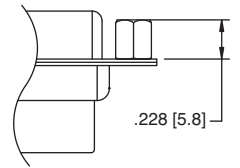

PLUG HOUSING

MOUNTING OPTIONS

SL Option
Bottom side riveted #4-40
Clinch Nuts

SOCKET HOUSING

JS Option
Top side riveted #4-40
Jack Screws

See Dimension table pg. 81

PLUG CRIMP CONTACTS

SOCKET CRIMP CONTACTS