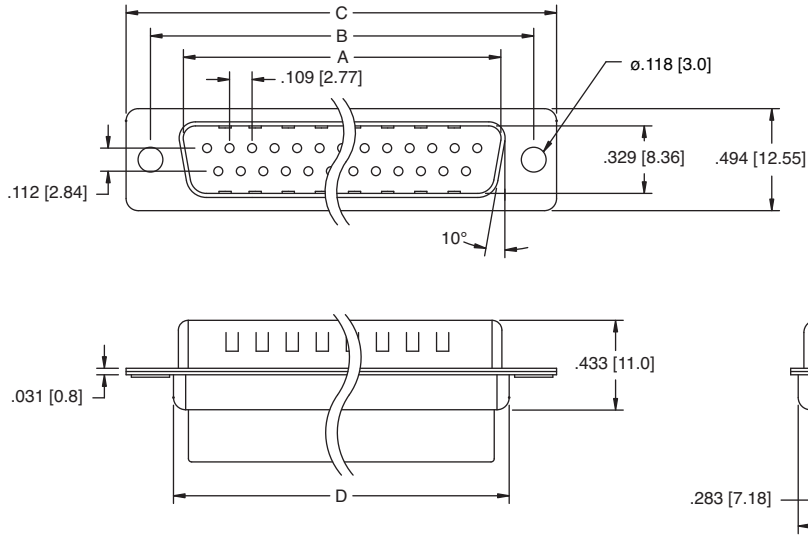

PLUG HOUSING

MOUNTING OPTIONS

SL Option
Bottom side riveted #4-40
Clinch Nuts

SOCKET HOUSING

JS Option
Top side riveted #4-40
Jack Screws

See Dimension table pg. 81

PLUG CRIMP CONTACTS

SOCKET CRIMP CONTACTS