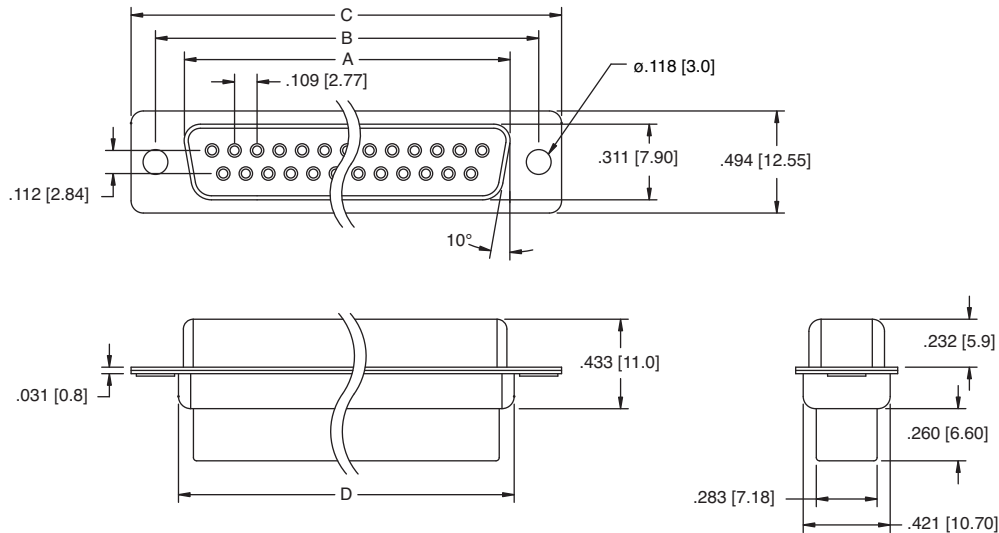

PLUG HOUSING

MOUNTING OPTIONS

SL Option
Bottom side riveted #4-40
Clinch Nuts

SOCKET HOUSING

JS Option
Top side riveted #4-40
Jack Screws

See Dimension table pg. 81

PLUG CRIMP CONTACTS

SOCKET CRIMP CONTACTS