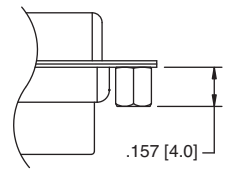

PLUG HOUSING

MOUNTING OPTIONS

SL Option
Bottom side riveted #4-40
Clinch Nuts

SOCKET HOUSING

JS Option
Top side riveted #4-40
Jack Screws

See Dimension table pg. 81

PLUG CRIMP CONTACTS

SOCKET CRIMP CONTACTS