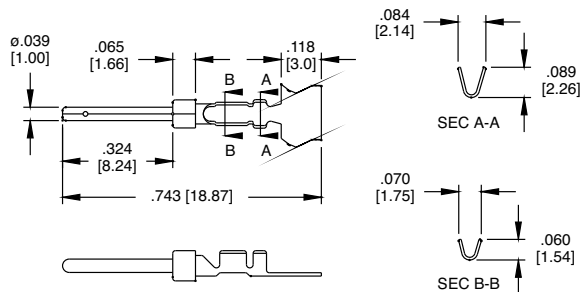

PLUG HOUSING

MOUNTING OPTIONS

SL Option
Bottom side riveted #4-40
Clinch Nuts

SOCKET HOUSING

JS Option
Top side riveted #4-40
Jack Screws

See Dimension table pg. 81

PLUG CRIMP CONTACTS

SOCKET CRIMP CONTACTS