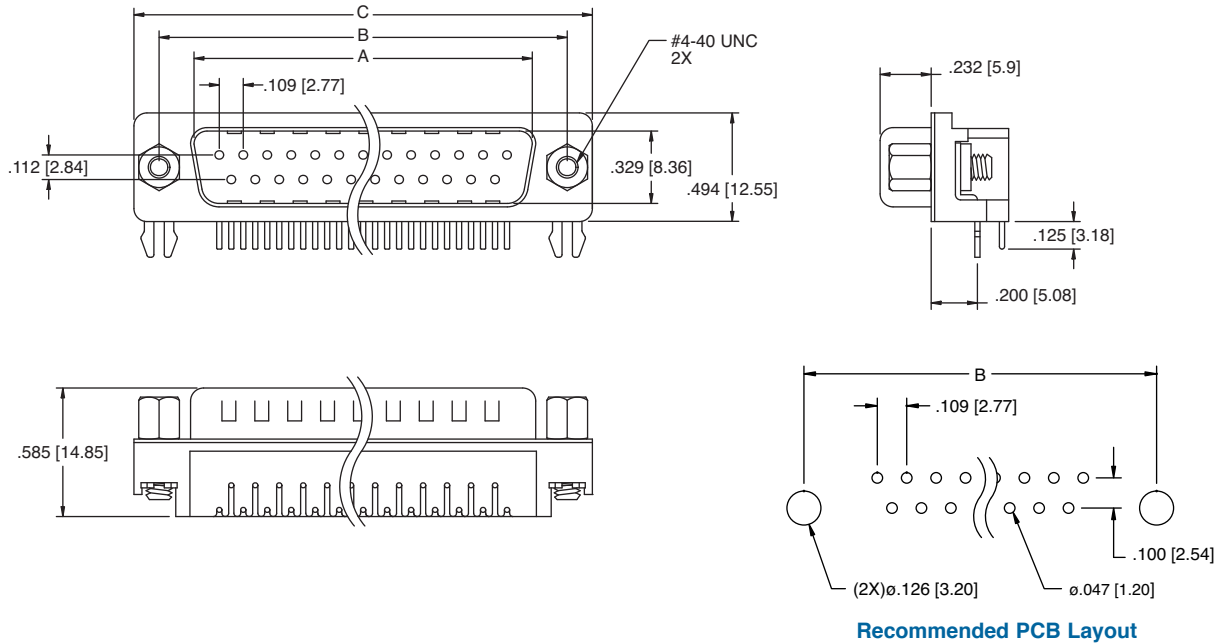

PLUG

SOCKET

Unit: Inch [mm]

Positions	PLUG	SOCKET	DIMENSIONS	
	A	A	B	C
9	.666 [16.92]	.643 [16.33]	.984 [24.99]	1.213 [30.81]
15	.994 [25.25]	.971 [24.66]	1.312 [33.32]	1.541 [39.14]
25	1.534 [38.96]	1.511 [38.38]	1.852 [47.04]	2.088 [53.04]