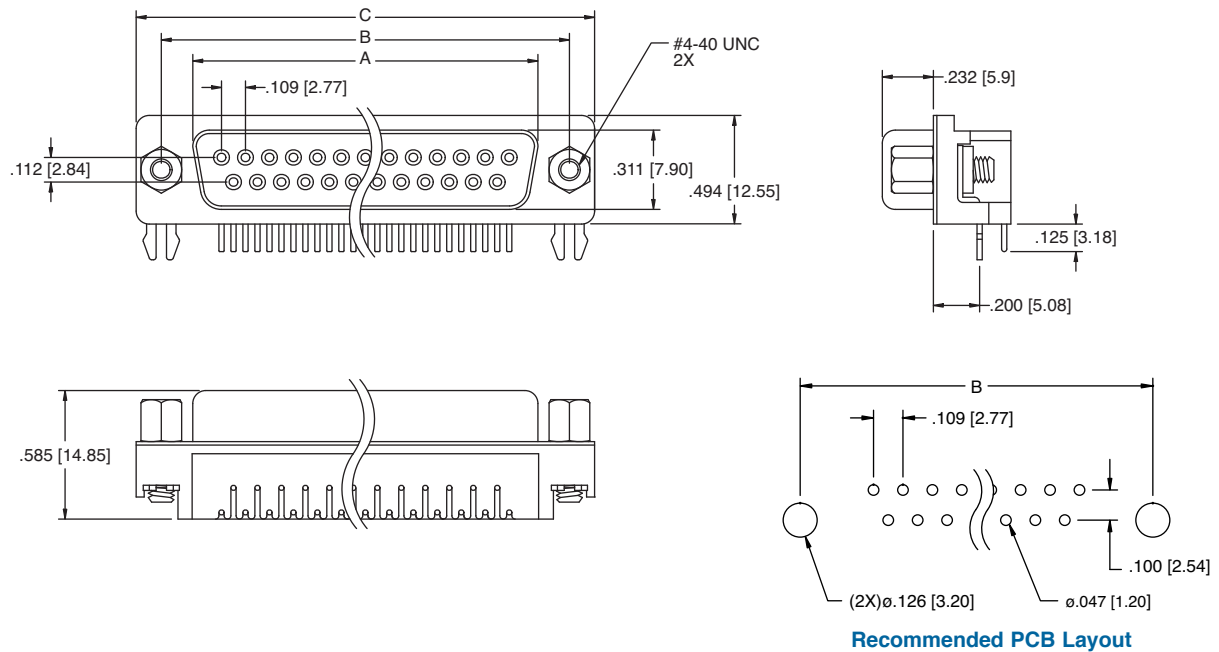

PLUG

SOCKET

Unit: Inch [mm]

Positions	PLUG	SOCKET	DIMENSIONS	
	A	A	B	C
9	.666 [16.92]	.643 [16.33]	.984 [24.99]	1.213 [30.81]
15	.994 [25.25]	.971 [24.66]	1.312 [33.32]	1.541 [39.14]
25	1.534 [38.96]	1.511 [38.38]	1.852 [47.04]	2.088 [53.04]